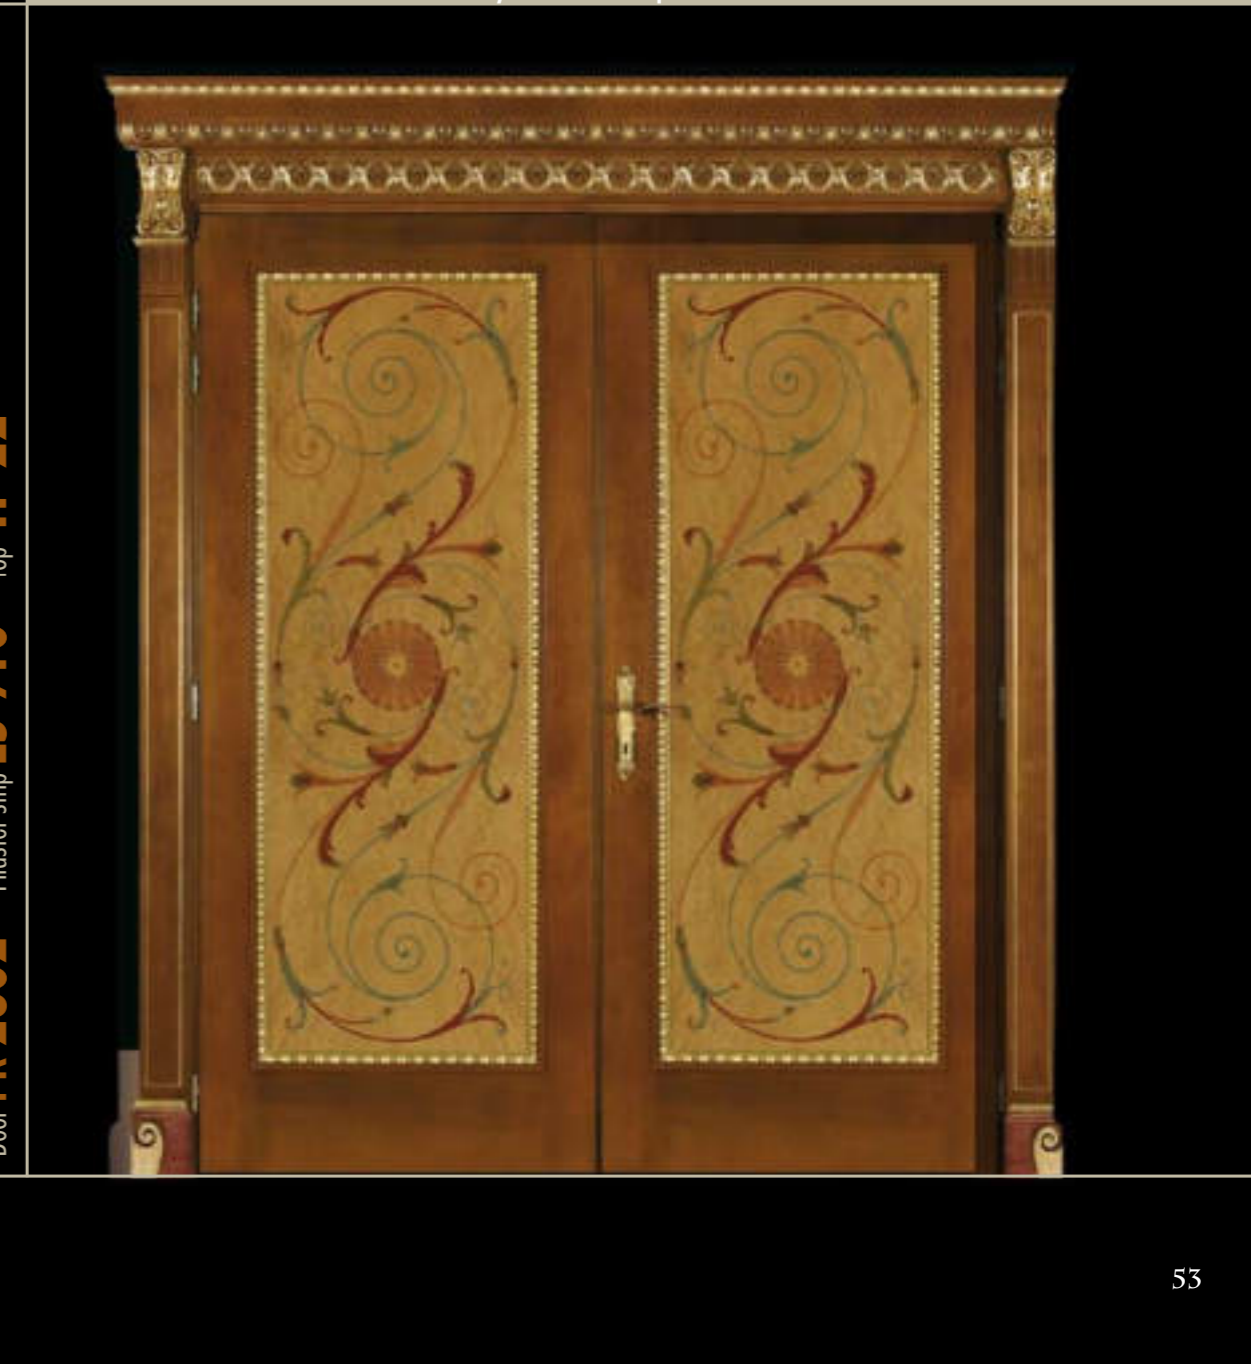

Walnut polished door with 3 bois de rose panels.

Door **PR 1702** Pflaster strip **LS 700** Top **TP 20**

Door **PR 2601** Plaster strip **LS 910** Top **TP 15**

Walnut polished door with different essences (maple, walnut mahogany), surrounded by rich golden wooden frame. The doors is surrounded by wooden rich portal with inlaid decorations.