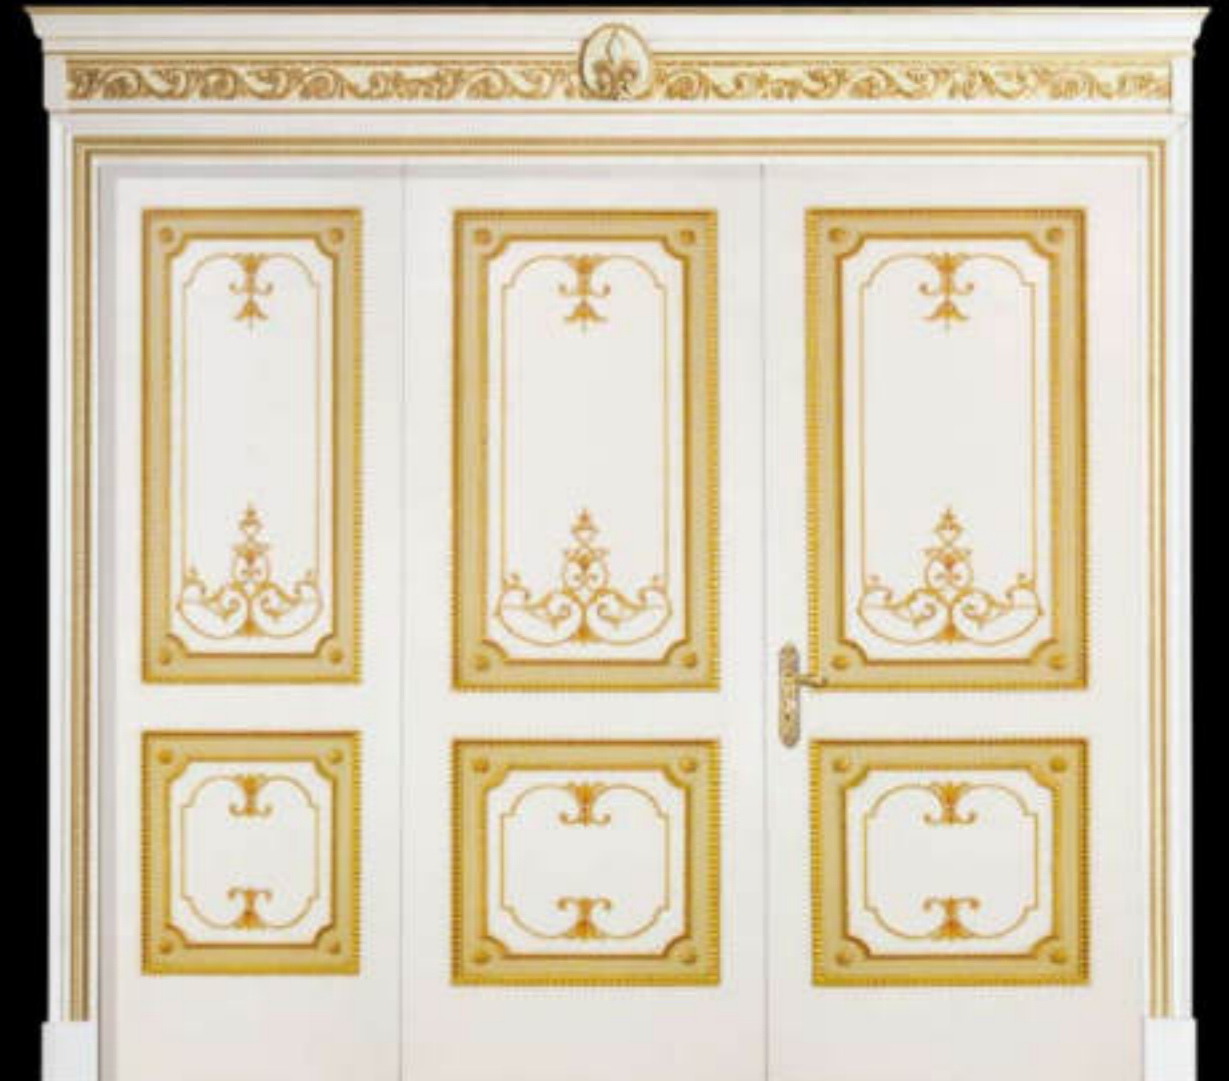

Lacquered door with wooden carvings gold leaf finishing.

Door **PR 1003** Plaster strip **LS 200** Top **TP 12**